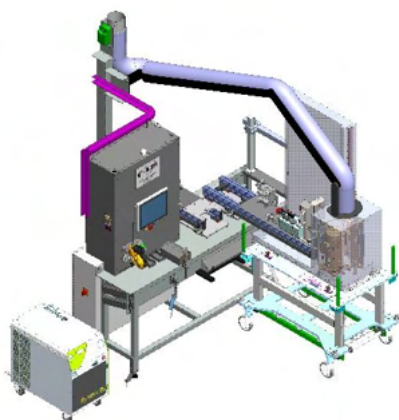

Our brazing stations have been specially designed to manage and supervise manual brazing works for refrigerant circuits (heat pumps, air conditioners, refrigerators, dehumidifiers, ...)

SARL MT CONCEPT
 1 rue Louis Lumière
 ZAC de la petite madelaine
 44980 Sainte Luce sur Loire