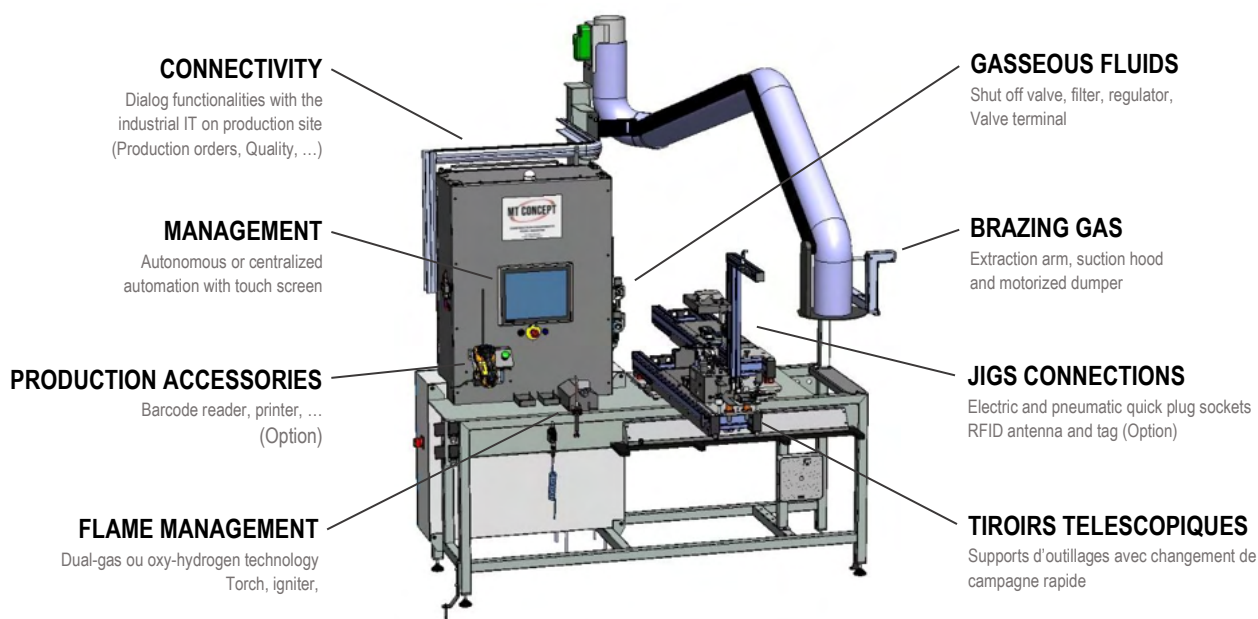

INDUSTRIAL EQUIPMENTS MANUFACTURER
SPECIAL PURPOSE MACHINERY - INDUSTRIAL ROBOTICS
JIGS AND TOOLS - WORKSTATIONS

FINAL BRAZING STATION
FOR EQUIPMENTS WITH REFRIGERANT CIRCUITS

ERGONOMIC

QUALITY

SECURITY

FLEXIBILITY

Our brazing stations have been specially designed to manage and supervise manual brazing works for refrigerant circuits (heat pumps, air conditioners, refrigerators, dehumidifiers, ...)

SARL MT CONCEPT
 1 rue Louis Lumière
 ZAC de la petite madelaine
 44980 Sainte Luce sur Loire